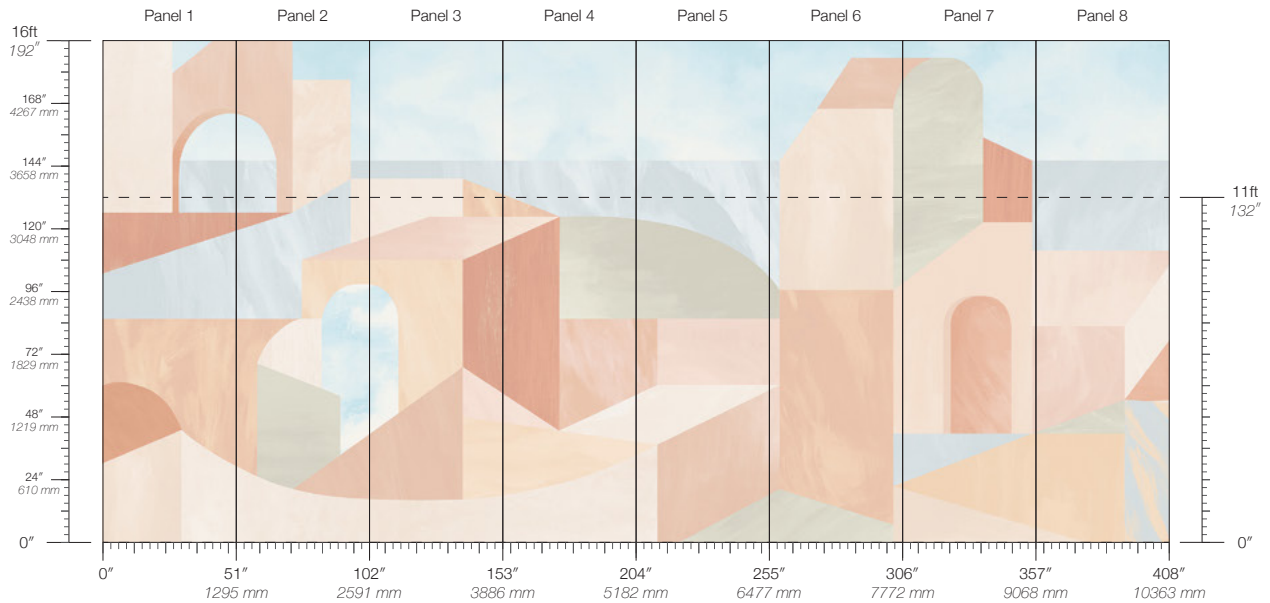

Lyric Archway

Suitable for residential and commercial projects

COLOR

Archway

ITEM

6002

CONTENT

Type II PVC-Free TPO

PANEL WIDTH

51" / 1295 mm trimmed

PANEL HEIGHT

132" / 3353 mm standard
192" / 4877 mm extended

REPEAT

Non-repeating

STOCK

Made to order

LEAD TIME

4 weeks to print

MINIMUM

1 panel

PRICE

Available upon request

ORIGIN

USA

DETAILS

Custom options available

ENVIRONMENTAL

Recycled Content
Phthalate Free
Low VOC
HPD Available

SPECS

100% TPO face
Non-woven backing
18 oz per linear yard
480 g per linear meter
Stippled surface texture

TESTING

(US) ASTM E84 Adhered Class A
(EU) EN 15102 class B, s2
NFPA 286 class A
CCC-W-408D type II
W-101 type II class A

MAINTENANCE

Water-based cleanser

CONTACT

sales@calicowallpaper.com
+1 718 243 1705
57 Lispenard Street
New York, NY 10013 USA

DISCLAIMER

Refer to our website to see the full mural artwork. Reference the physical sample for color and texture. Panel maps represent mural artwork only.