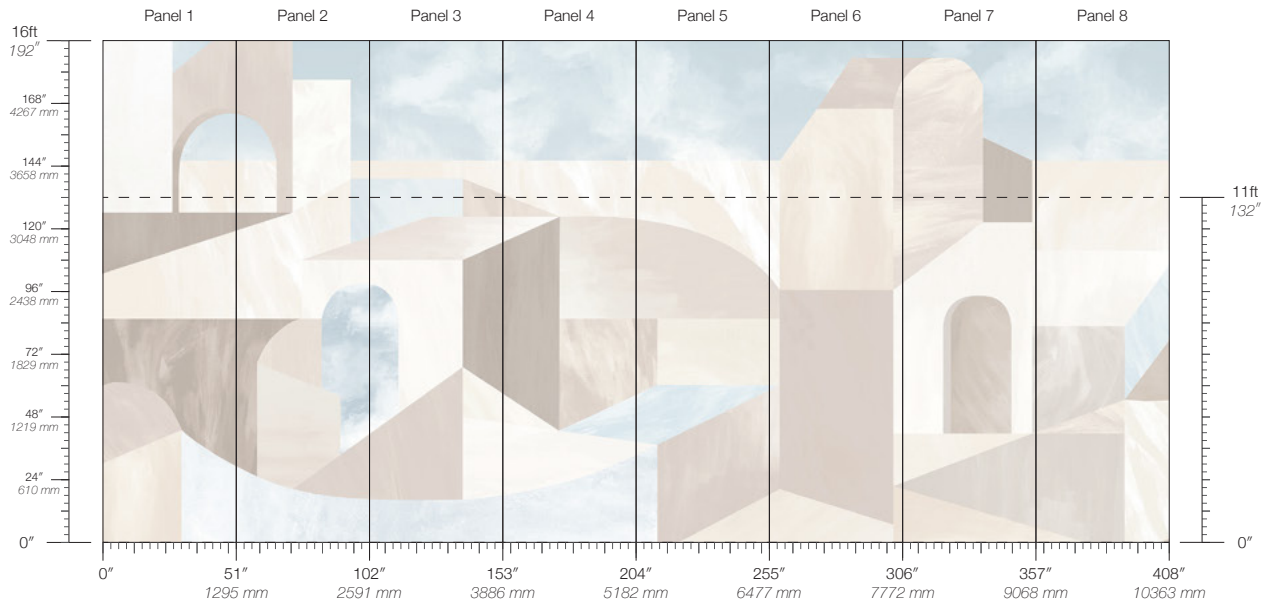

COLOR
Doric

ITEM
6006

CONTENT
Type II PVC-Free TPO

PANEL WIDTH
51" / 1295 mm trimmed

PANEL HEIGHT
132" / 3353 mm standard
192" / 4877 mm extended

REPEAT
Non-repeating

STOCK
Made to order

LEAD TIME
4 weeks to print