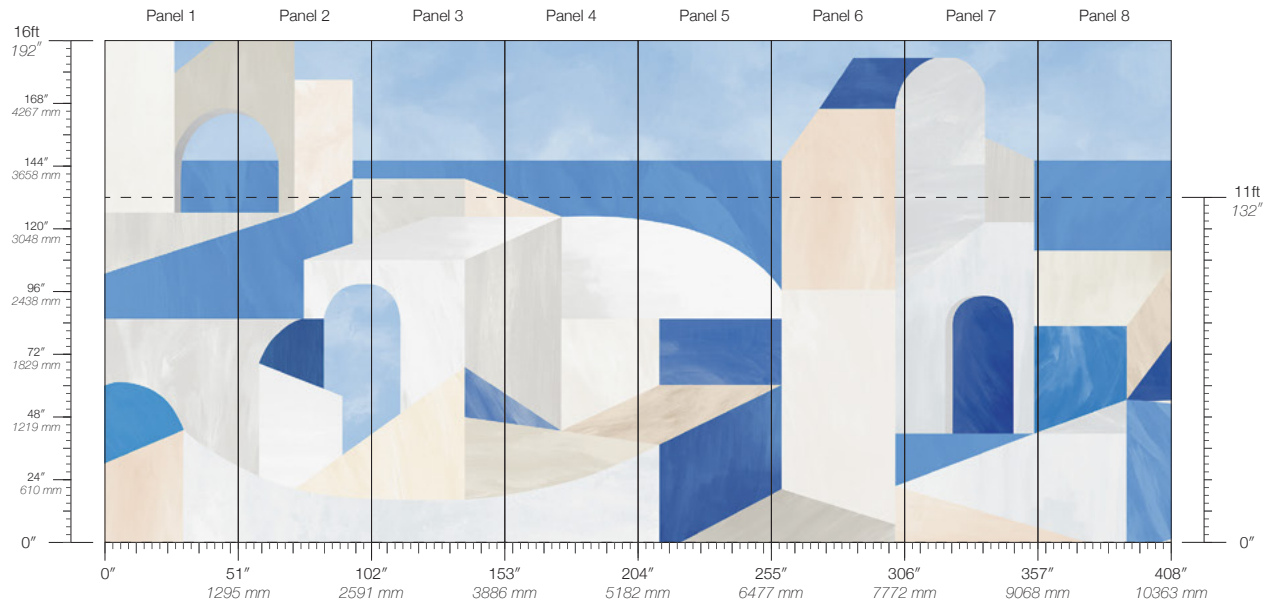

Lyric Dome

Suitable for residential and commercial projects

COLOR
Dome

ITEM
6005

CONTENT
Type II PVC-Free TPO

PANEL WIDTH
51" / 1295 mm trimmed

PANEL HEIGHT
132" / 3353 mm standard
192" / 4877 mm extended

REPEAT
Non-repeating

STOCK
Made to order

LEAD TIME
4 weeks to print

MINIMUM
1 panel

PRICE
Available upon request

ORIGIN
USA

DETAILS
Custom options available

ENVIRONMENTAL
Recycled Content
Phthalate Free
Low VOC
HPD Available

SPECS
100% TPO face
Non-woven backing
18 oz per linear yard
480 g per linear meter
Stippled surface texture

TESTING
(US) ASTM E84 Adhered Class A
(EU) EN 15102 class B, s2
NFPA 286 class A
CCC-W-408D type II
W-101 type II class A

MAINTENANCE
Water-based cleanser

CONTACT
sales@calicowallpaper.com
+1 718 243 1705
57 Lispenard Street
New York, NY 10013 USA

DISCLAIMER
Refer to our website to see the full mural artwork. Reference the physical sample for color and texture. Panel maps represent mural artwork only.