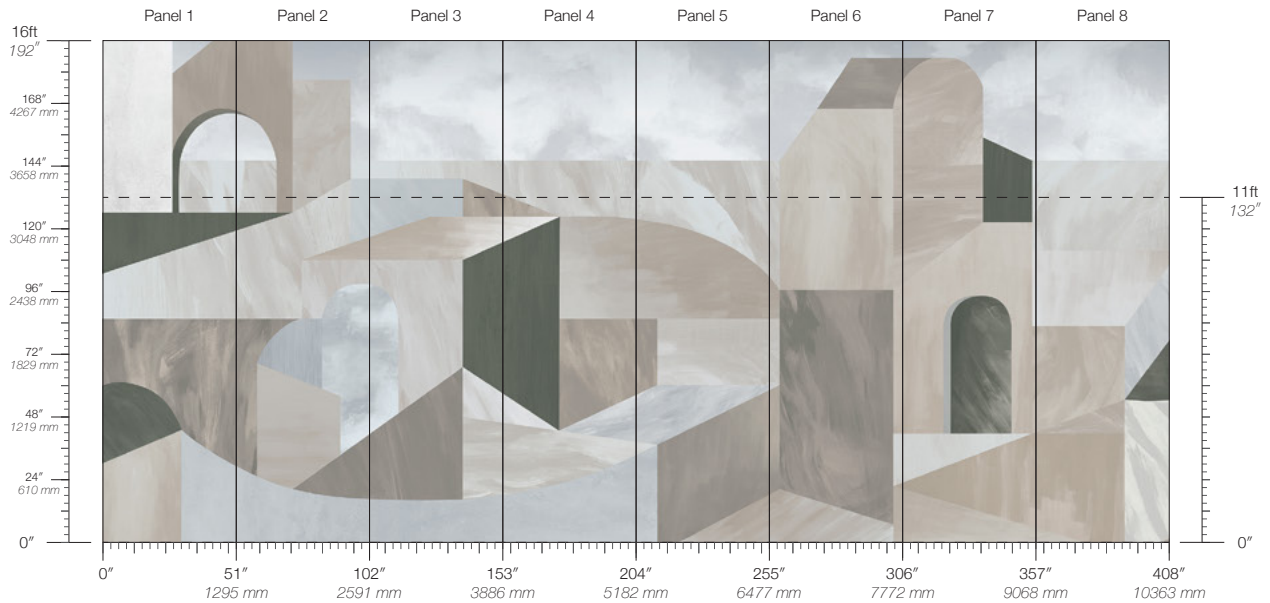

COLOR
Doric

ITEM
6006

CONTENT
Type II PVC-Free TPO

PANEL WIDTH
51" / 1295 mm trimmed

PANEL HEIGHT
132" / 3353 mm standard
192" / 4877 mm extended

REPEAT
Non-repeating

STOCK
Made to order

LEAD TIME
4 weeks to print

DISCLAIMER
Refer to our website to see the full mural artwork. Reference the physical sample for color and texture. Panel maps represent mural artwork only.

Lyric Stoa

Suitable for residential and commercial projects