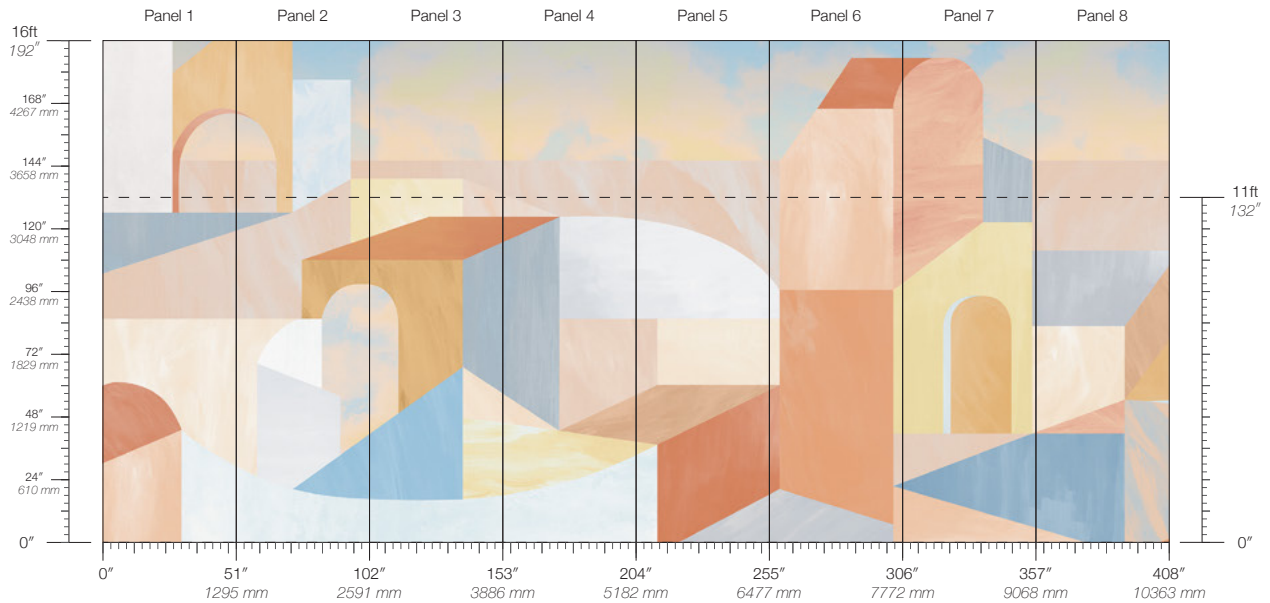

Lyric Cupula

Suitable for residential and commercial projects

COLOR
Cupula

ITEM
6004

CONTENT
Type II PVC-Free TPO

PANEL WIDTH
51" / 1295 mm trimmed

PANEL HEIGHT
132" / 3353 mm standard
192" / 4877 mm extended

REPEAT
Non-repeating

STOCK
Made to order

LEAD TIME
4 weeks to print

MINIMUM
1 panel

PRICE
Available upon request

ORIGIN
USA

DETAILS
Custom options available

ENVIRONMENTAL
Recycled Content
Phthalate Free
Low VOC
HPD Available

SPECS
100% TPO face
Non-woven backing
18 oz per linear yard
480 g per linear meter
Stippled surface texture

TESTING
(US) ASTM E84 Adhered Class A
(EU) EN 15102 class B, s2
NFPA 286 class A
CCC-W-408D type II
W-101 type II class A

MAINTENANCE
Water-based cleanser

CONTACT
sales@calicowallpaper.com
+1 718 243 1705
57 Lispenard Street
New York, NY 10013 USA

DISCLAIMER
Refer to our website to see the full mural artwork. Reference the physical sample for color and texture. Panel maps represent mural artwork only.