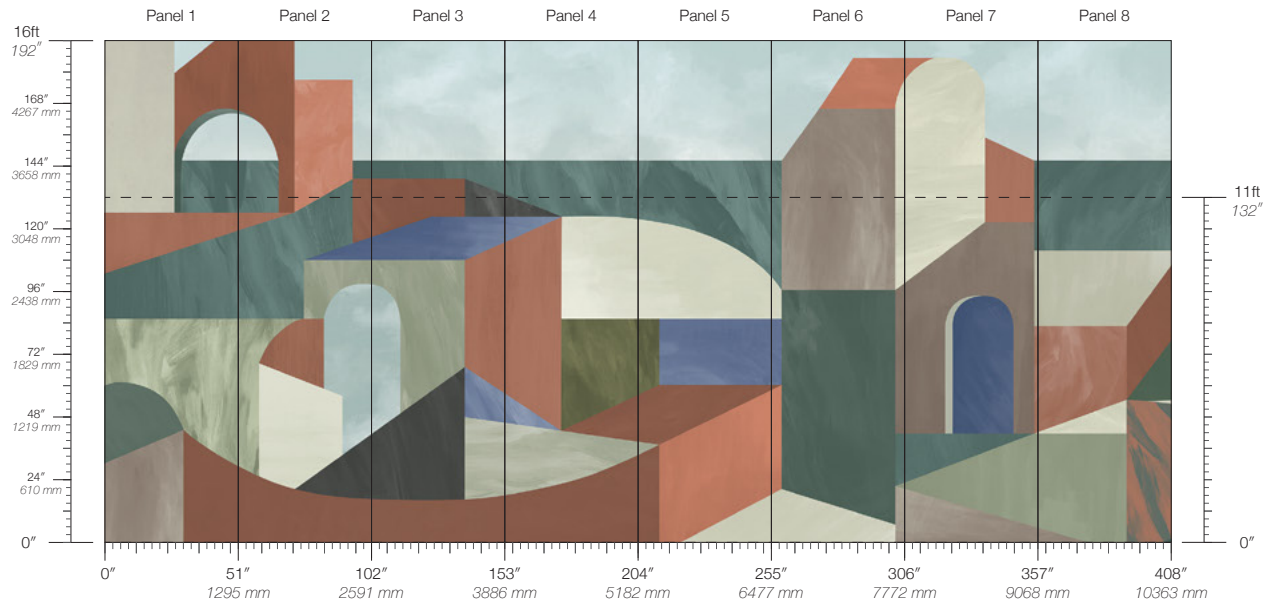

Lyric Atrium

Suitable for residential and commercial projects

COLOR
Atrium

ITEM
6003

CONTENT
Type II PVC-Free TPO

PANEL WIDTH
51" / 1295 mm trimmed

PANEL HEIGHT
132" / 3353 mm standard
192" / 4877 mm extended